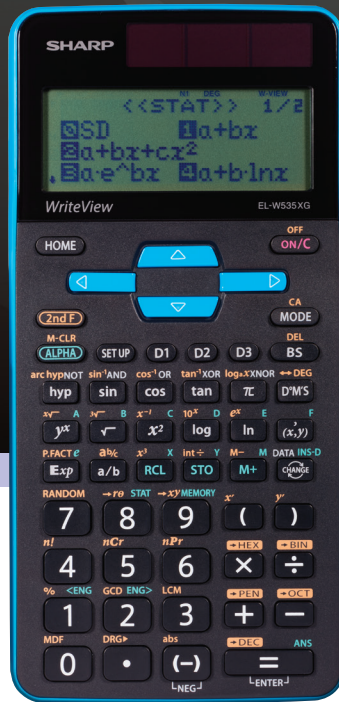

KEY FEATURES

- LARGE 16 DIGIT, 4 LINE LCD DISPLAY
- WRITEVIEW™ DISPLAY
- 422 FUNCTIONS
- 3 MODES: NORMAL, STAT, & DRILL
- 8 TEMPORARY & 4 DEFINABLE MEMORY BUTTONS
- 1 & 2 VARIABLE STATISTICS
- DURABLE, GLOSS BLACK FINISH WITH BLUE ACCENTS
- PROTECTIVE HARD CASE
- TWIN POWERED (SOLAR WITH BATTERY BACKUP)
- AVAILABLE AT WALMART CANADA

Twin powered scientific calculator with 4-line WriteView display, allows calculations to be entered and displayed as written on paper. Perfect for students studying general math and science, pre-algebra, algebra, geometry, trigonometry, statistics, biology, and chemistry.

FEATURES

DISPLAY

Display	4-Line
Dot Matrix	16-digit (96x32)
Exponent Symbols (x10)	Yes (E)
Calculation Results (Mantissa + Exponent)	10+2-digit
3 Digit Punctuation	Yes

BASIC FEATURE

Power Source	Twin Power
Number of Functions	422
Input Logic	WriteView™
Editing Equation	Yes
Playback Equation	Yes
Multi-Line Playback	Yes
Algebraic Substitution (ALGB)	-

SPECIFICATION

Available Colours	Black & Blue
Individual Dimensions (W x H x D)	3.1" x 6.4" x 0.6"
Retail Package Dimensions (W x H x D)	5.83" x 1.14" x 9.65"
Weight (oz)	4.1 oz
UPC	074000019843